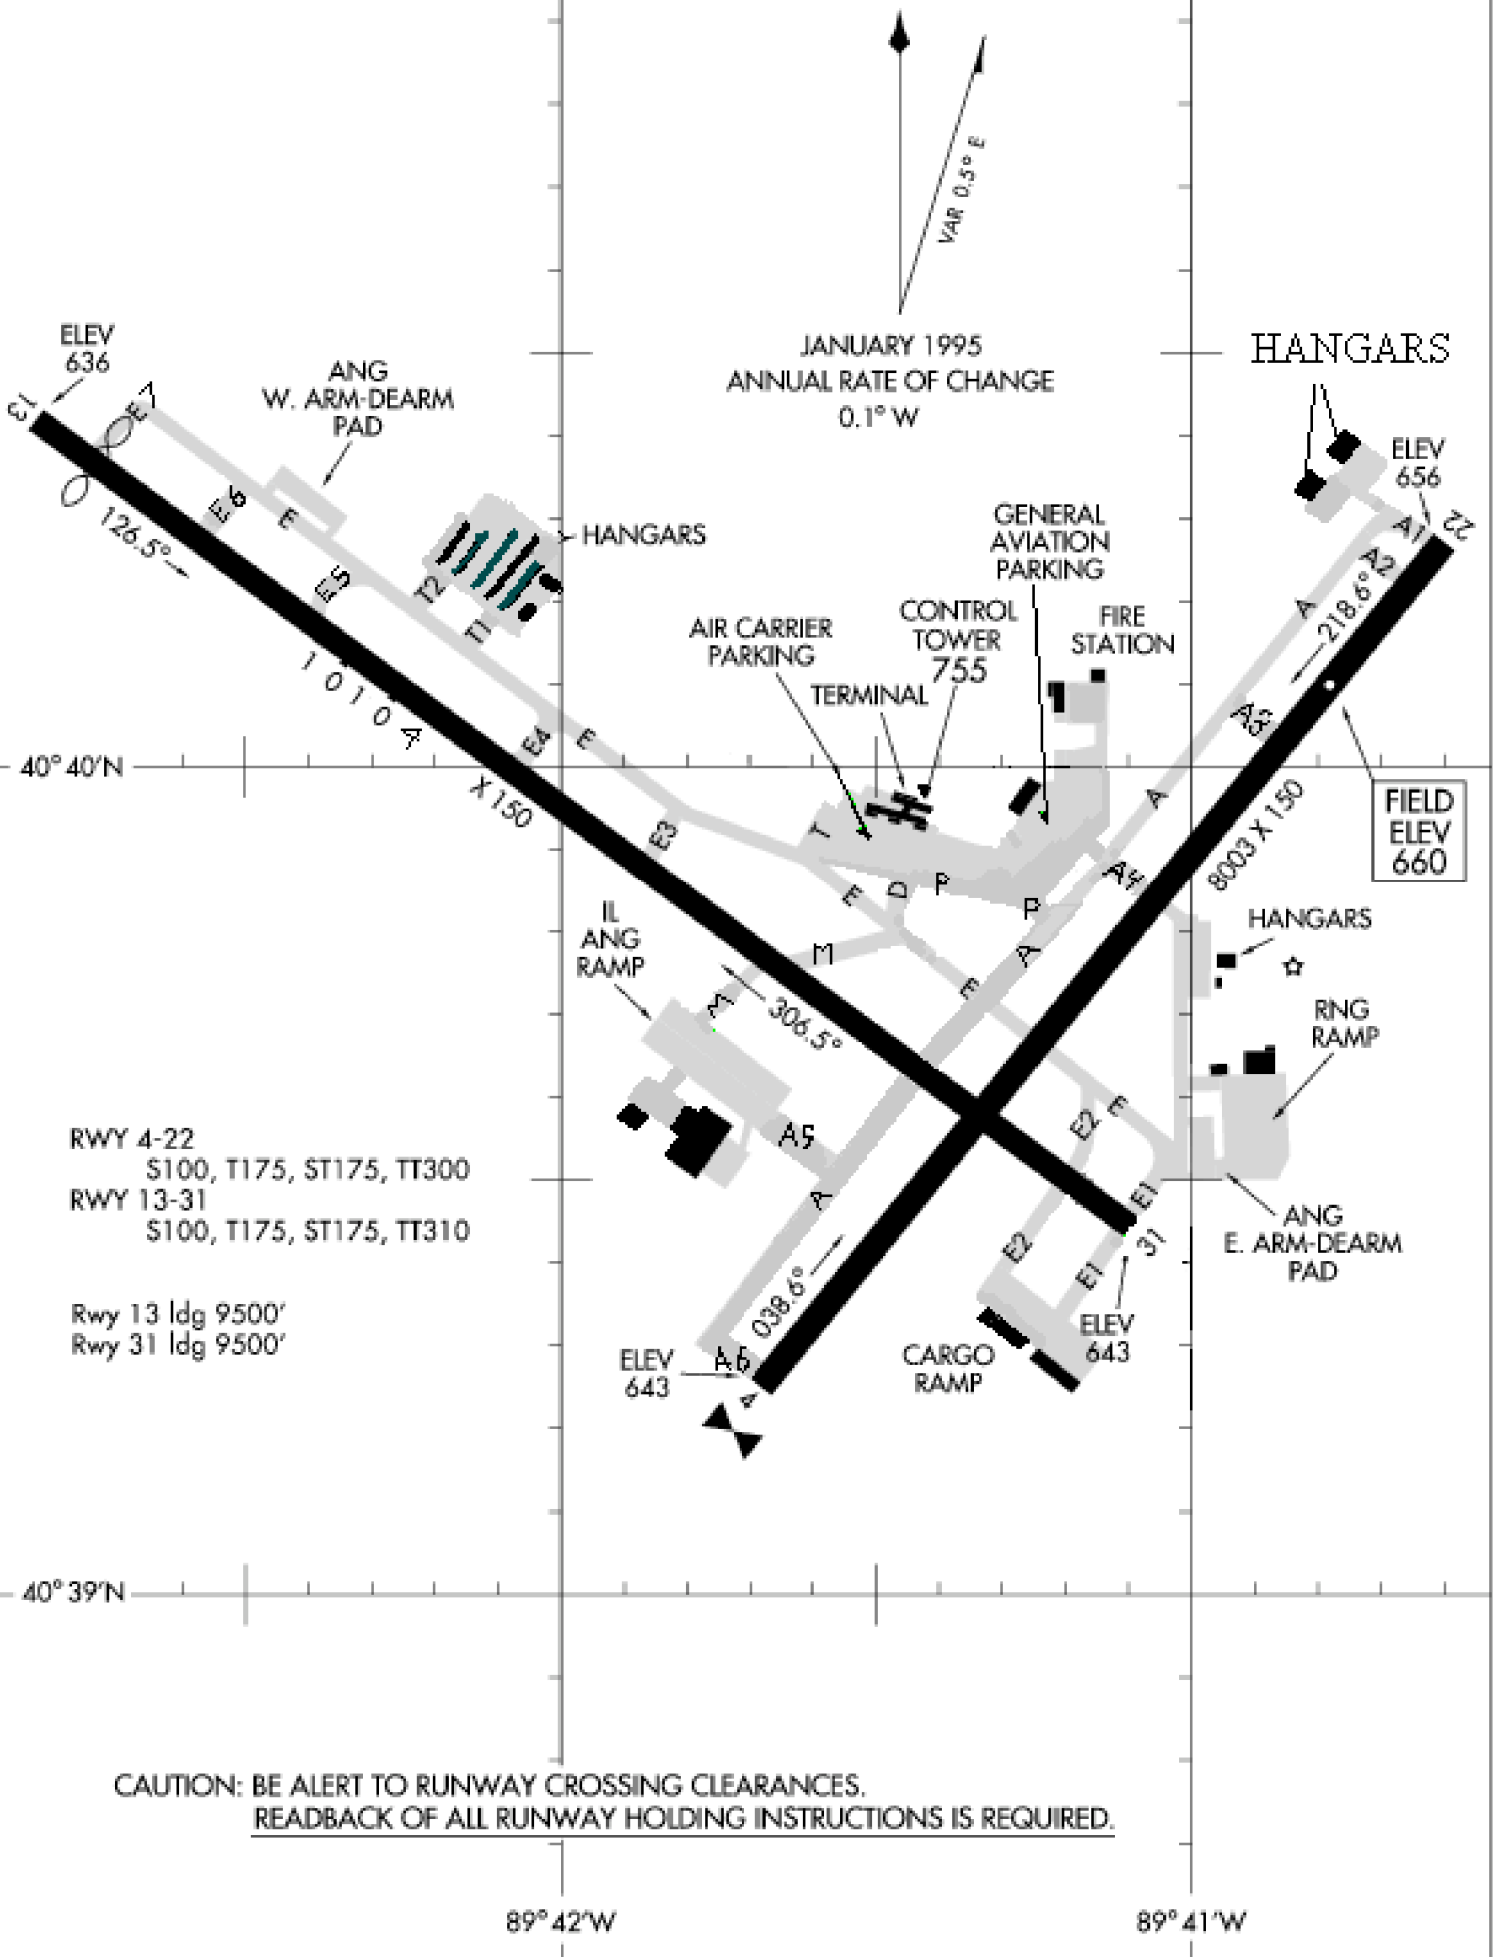

02220

AIRPORT DIAGRAM

AL-597 (FAA)

GENERAL WAYNE A. DOWNING
PEORIA INTERNATIONAL AIRPORT (PIA)
PEORIA, ILLINOIS

ATIS 126.10 282.2
PEORIA TOWER
119.1 252.9
GND CON
121.85 348.6

40° 41'N

AIRPORT DIAGRAM

02220

GENERAL WAYNE A. DOWNING
PEORIA INTERNATIONAL AIRPORT (PIA)
PEORIA, ILLINOIS